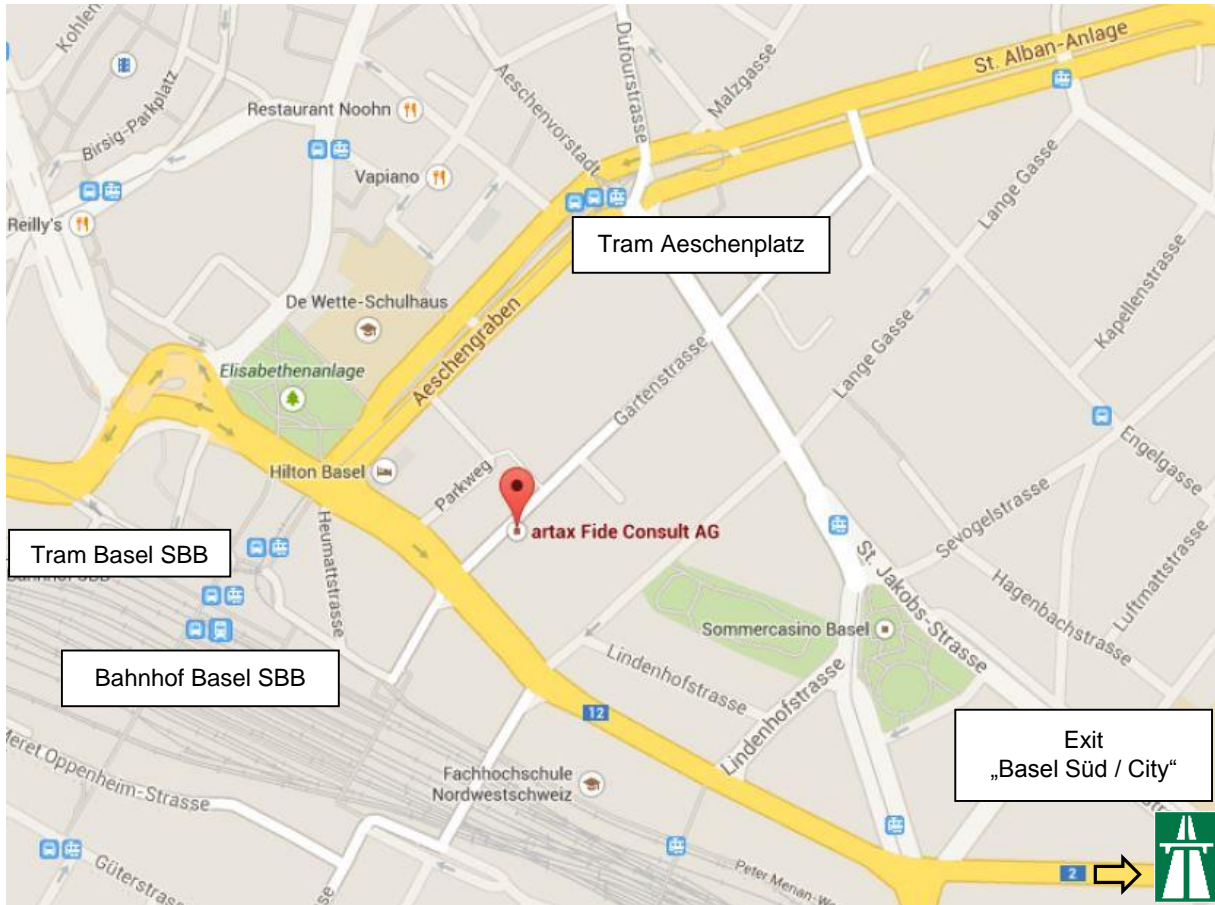

### Arriving with public transport:

From the station "Bahnhof SBB", which can be reached by tram number 1, 2, 8, 10 and 11 and bus number 30 and 50, it only takes 5 minutes to walk to us.

### Arriving by car:

Taking exit "Basel Süd / City" (No. 5) you are located on Grosspeterstrasse, which merges into Nauenstrasse. Gartenstrasse turns in right. You will find house number 95 behind 97, in our courtyard **customer parking spaces** are available.